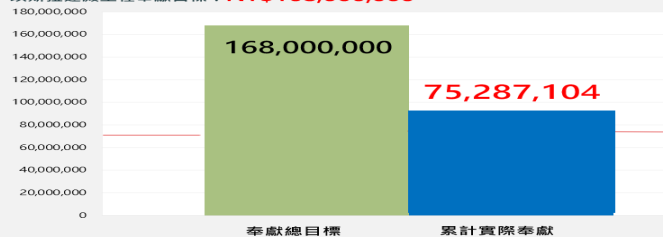

奉獻帳戶

社團法人基督教台灣神住611靈糧堂 奉獻QR code

銀行：永豐銀行 南台中分行
代號：807 帳號：03801800200611
戶名：社團法人基督教台灣神住611靈糧堂

地址：台中市南屯區五權西路二段236號14F-1
電話：04-24725561

海外奉獻匯入(外幣)

Beneficiary's Bank : Bank Sinopac
Bank Address : No.36, Sec.3, Nanjing E. Rd., Taipei, Taiwan
SWIFT Code : SINOTWTP

Beneficiary's Name : SHEKINAH 611 BREAD OF LIFE CHRISTIAN CHURCH
Beneficiary's A/C No. : 038-008-0017871-3
Beneficiary's Address : 14F-1, NO.236, SEC. 2, Wucyuan W. Rd., Nantun District, Taichung City 408, Taiwan(R.O.C)
Email : shekinah611bol@gmail.com

晨禱直播：週二~週五
早上 8:00 直播連線

日期	經文	
12/11(一)	箴言	28
12/12(二)	約伯記	1
12/13(三)	約伯記	2
12/14(四)	約伯記	3
12/15(五)	約伯記	4
12/16(六)	詩篇	27

歡迎人人入小組 人人成為小組長！

日期	時間	組別(小組代號)	地點
週三	12:30	淑雅(GH)	教會副堂
	19:30	銘麒(GNM)&郁婷(MTA)	兒童教會
		瓊玉(MTC)	教會副堂
週五	19:30	Susan 素貞(MS)	南屯永春南路
	21:00	全興(GO)&Emma(MA)	教會副堂
		玉貞(GD)姐妹小組	教會副堂
		亞蘭(GMA)	教會拉法
週日	10:30	德明(GLS)兒少小組	采固 M 樓
		涵惠(MF)兒少小組	
	12:30	世莒(MD)&文玲(MP)	台南安平
	13:00	明忠(GNC)&秀美(MTS) 柏勳(GNCF)	忠明南路
		恆祺(MH)&昭良(MY)	教會
		Melody 雪霽(MYM)	
		一葦牧師(GM)&淑娟(GMJ)	世界廣場
	13:30	憲行(GJ)&寶雲(GS)	教會拉法
		書傑(GN)&惠瑜(MT)	兒童教會
		大川(ME)&Amy 貞妙(GA) /雅靜(GAE)/ 珮琳(GAW)	教會副堂
		志豪(MED)青年小組	教會大堂(1)
		剛正(GL)&涵惠(MF) /佳琪(MFC)/俞甄(MFJ)	教會大堂(2)
		博君(MYJ)	教會
佩辰 Peggy(GMP)			

以斯拉建殿工程奉獻目標：NT$168,000,000

神住 611 靈糧堂 歡迎您!

豐盛崇拜：每週三 10:30 ~ 12:00
青年崇拜：每週五 19:30 ~ 21:30
晚間崇拜：每週六 17:00 ~ 19:00
主日崇拜：每週日 10:30 ~ 12:30
兒童崇拜：每週日 10:30 ~ 12:30
少年崇拜：每週日 10:30 ~ 12:30

台中市南屯區五權西路二段 236 號 14 樓-1
電話：(04)2472-5561 傳真：(04)2471-9087